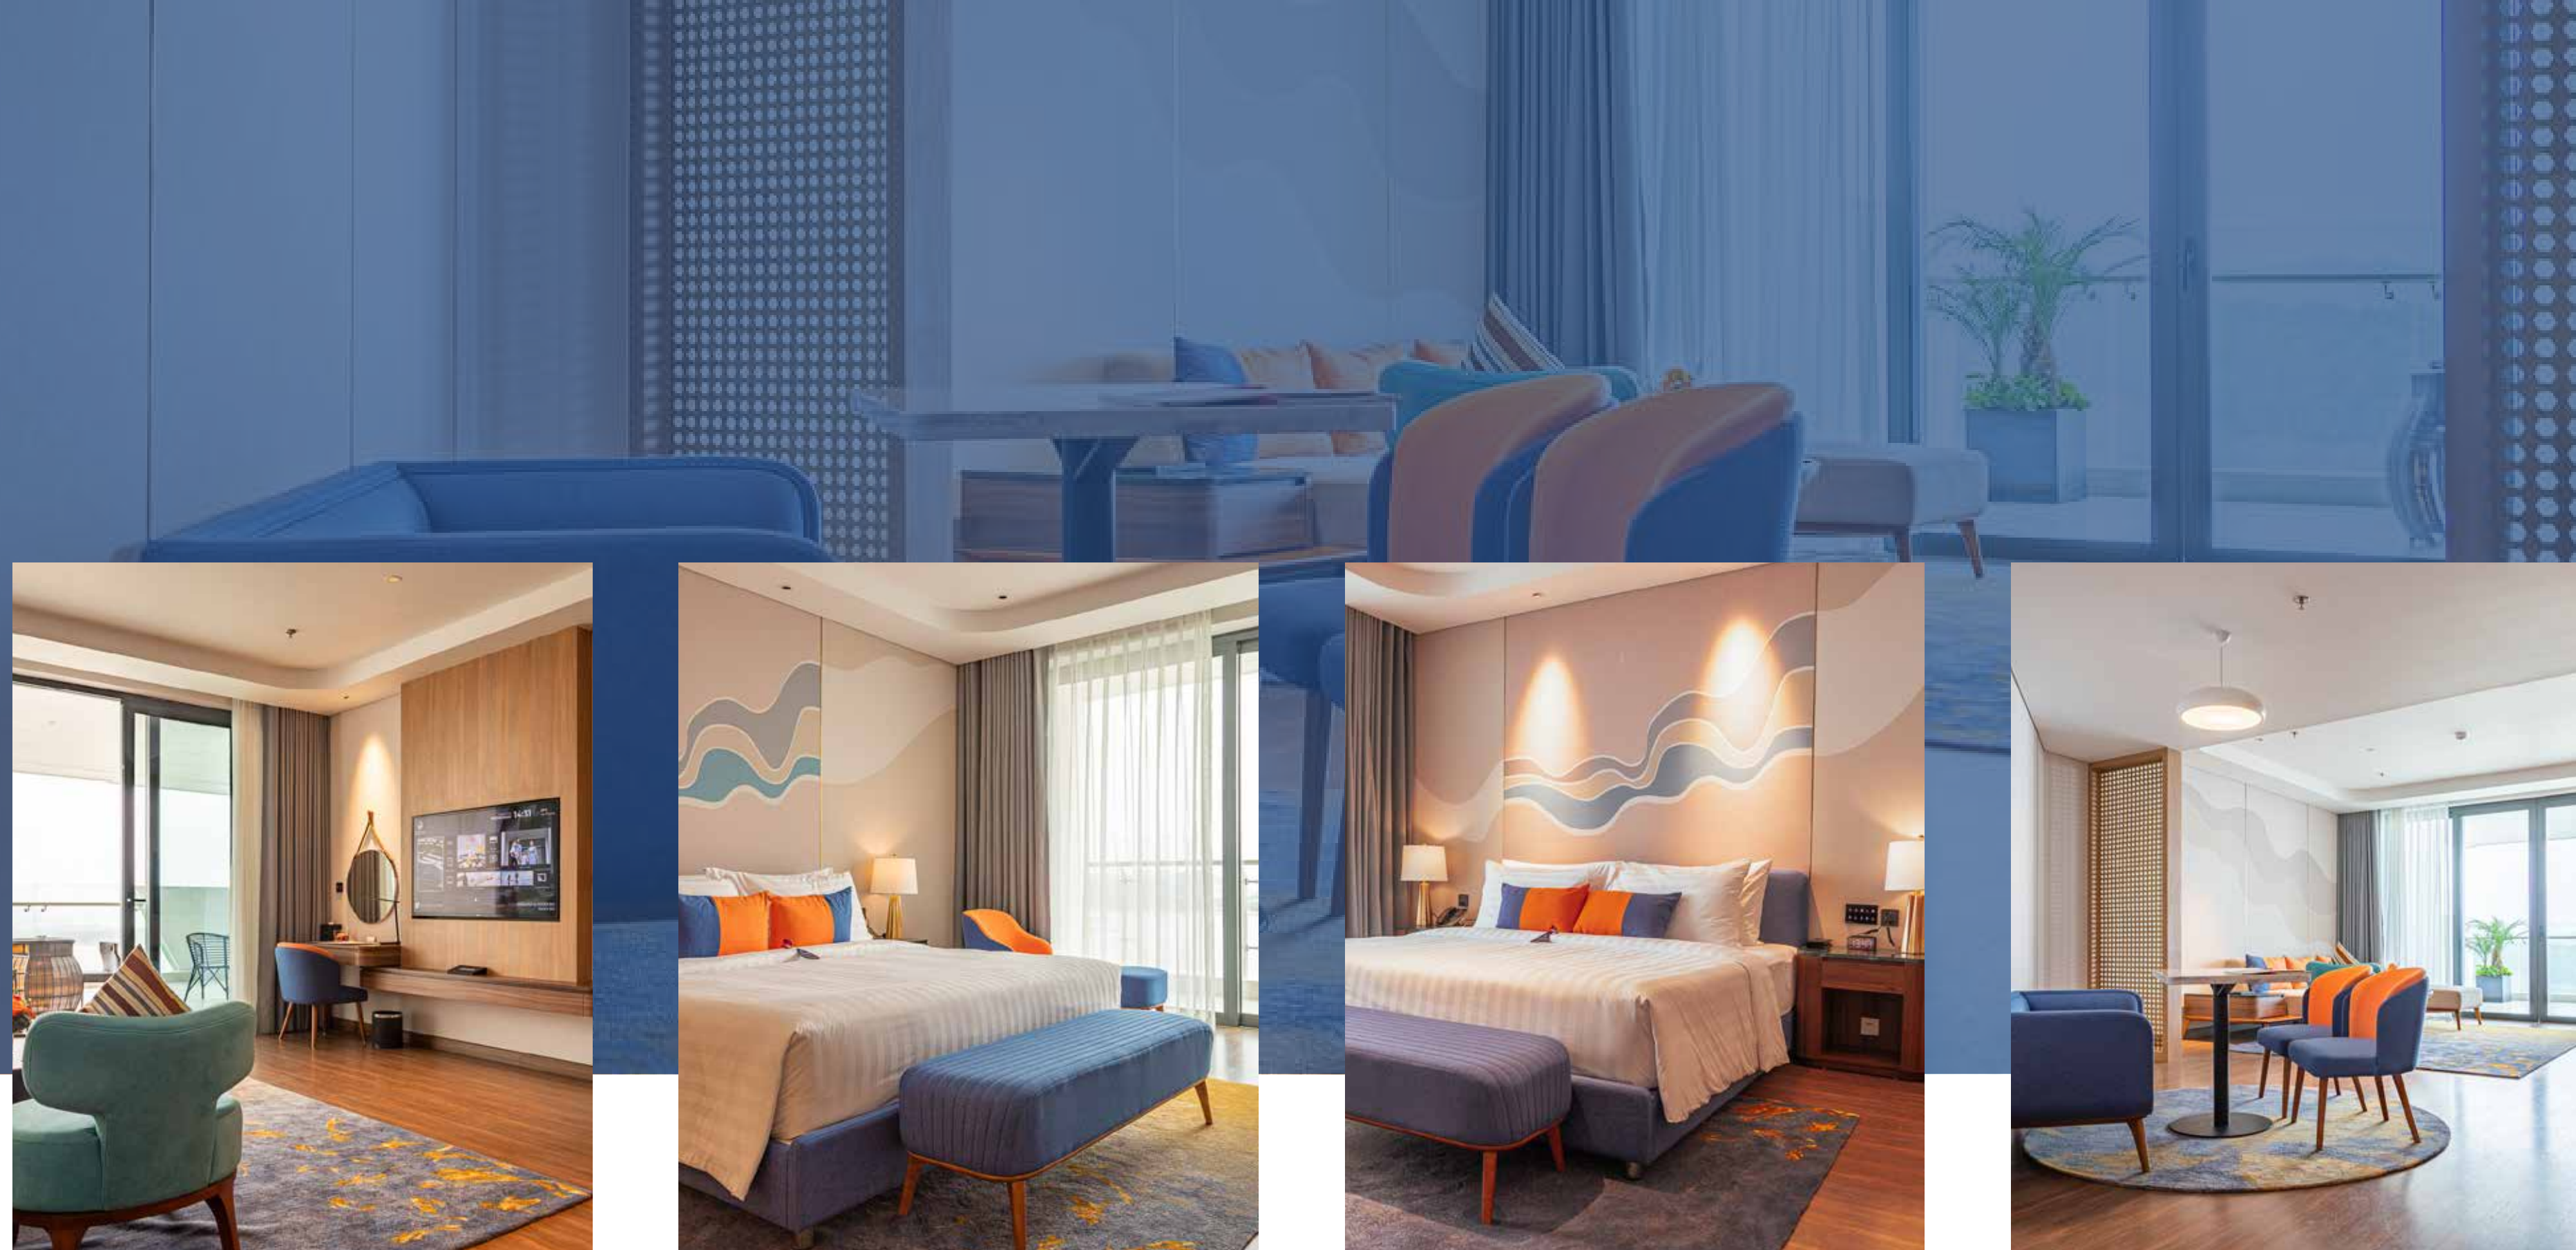

DESCRIPTION

Dream Dragon Resort, with its unique architectural design, aims to honor the majestic image of the Dragon in the gentle waves. It is located in the heart of the Dragon Ocean complex in Do Son, offering 303 rooms with stunning views that provide invaluable experiences.

Dream Dragon Resort proudly stands as the new symbol of Do Son.

SERVICES

- ◆◆ Au de' Lisse Restaurant
- ◆◆ Milky Way Rooftop Bar
- ◆◆ Outdoor Bar
- ◆◆ Lobby Bar
- ◆◆ Office Services
- ◆◆ Fitness Center
- ◆◆ Children's Play Area
- ◆◆ Dream Spa
- ◆◆ Private Beach
- ◆◆ Outdoor Swimming Pool
- ◆◆ Indoor All-season Swimming Pool
- ◆◆ Souvenir Shop
- ◆◆ 03 Column-free Hall with a capacity of up to 1,300 guests
- ◆◆ A private beach with a capacity of 3000 guests
- ◆◆ 3 Meeting Rooms

- ◆◆ Seating capacity: 450 guests
- ◆◆ Private room: seats 24 guests

LOBBY BAR

Enchanting, elegant, and cozy, the Lobby Bar is an ideal place for intimate gatherings with your loved ones.

BALLROOM

We take pride in being a premier venue for conferences, seminars, and events, equipped with state-of-the-art facilities in Hải Phòng. Our dedicated team provides comprehensive event management services. Dream Dragon Resort offers both indoor and outdoor event spaces, with a capacity of up to 3000 guests, ensuring a seamless experience for your gatherings.