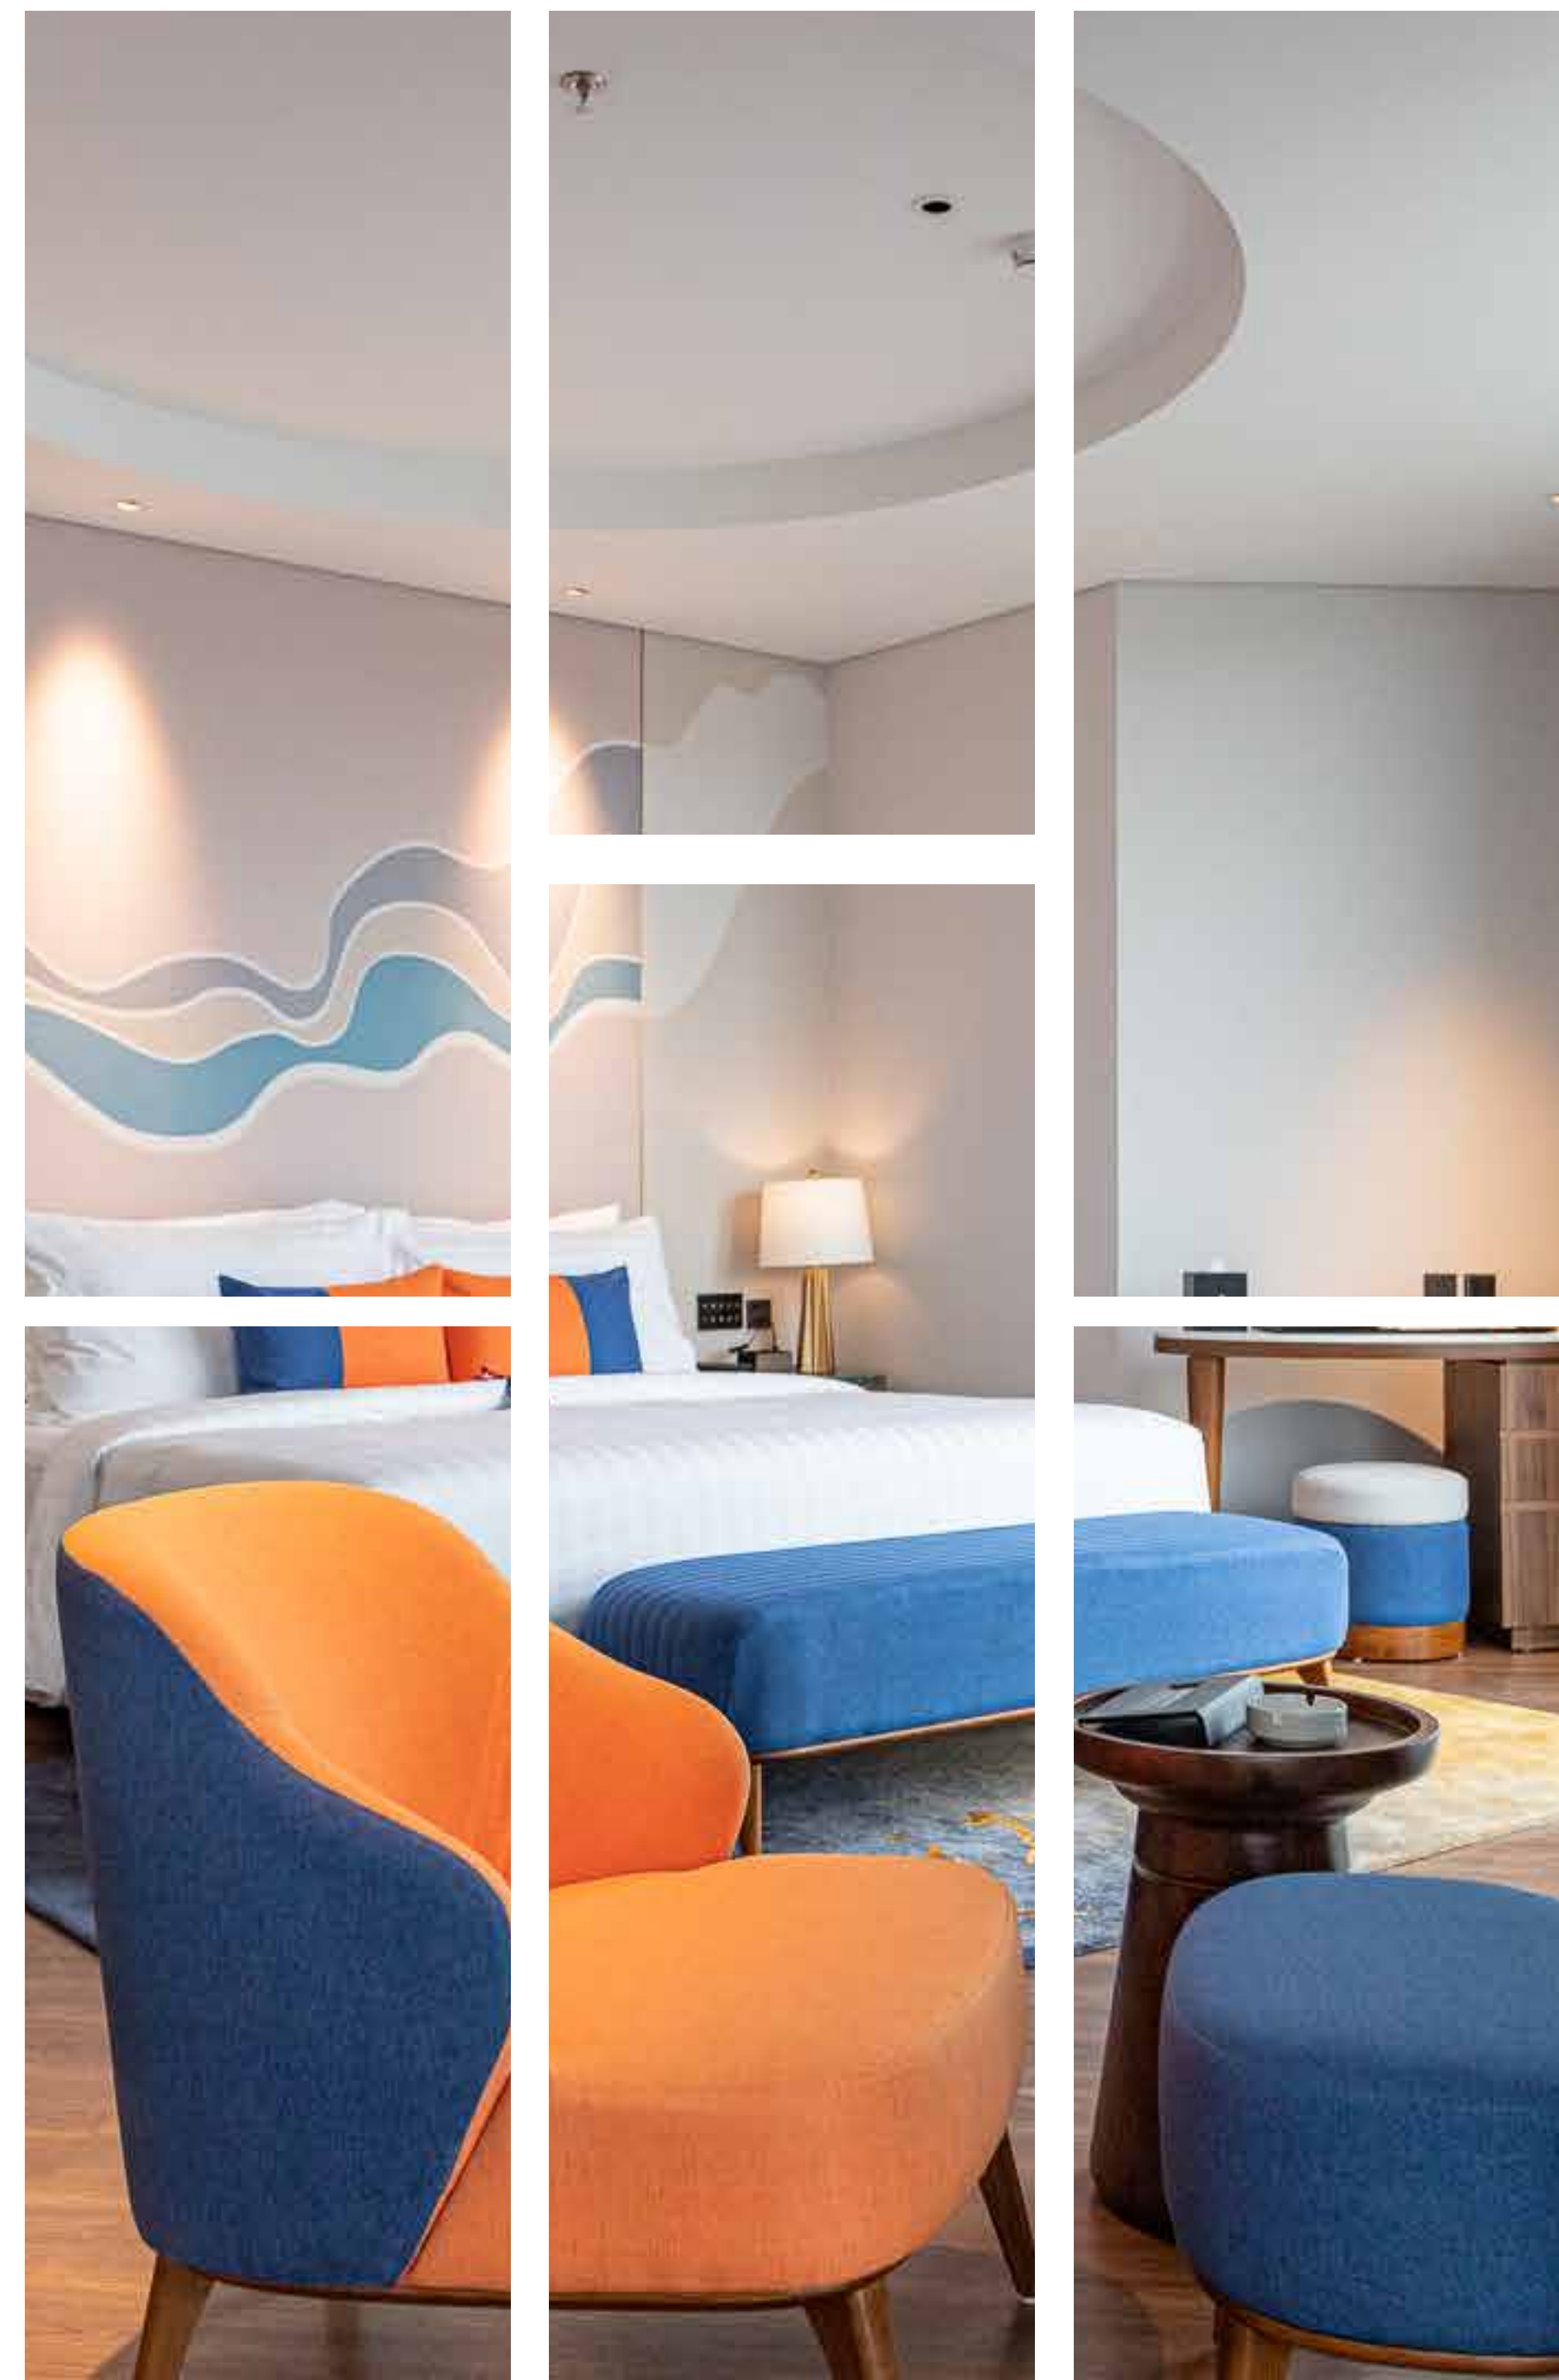

SERVICES

- ◆◆ Au de' Lisse Restaurant
- ◆◆ Milky Way Rooftop Bar
- ◆◆ Outdoor Bar
- ◆◆ Lobby Bar
- ◆◆ Office Services
- ◆◆ Fitness Center
- ◆◆ Children's Play Area
- ◆◆ Dream Spa
- ◆◆ Private Beach
- ◆◆ Outdoor Swimming Pool
- ◆◆ Indoor All-season Swimming Pool
- ◆◆ Souvenir Shop
- ◆◆ 03 Column-free Hall with a capacity of up to 1,300 guests
- ◆◆ A private beach with a capacity of 3000 guests
- ◆◆ 3 Meeting Rooms